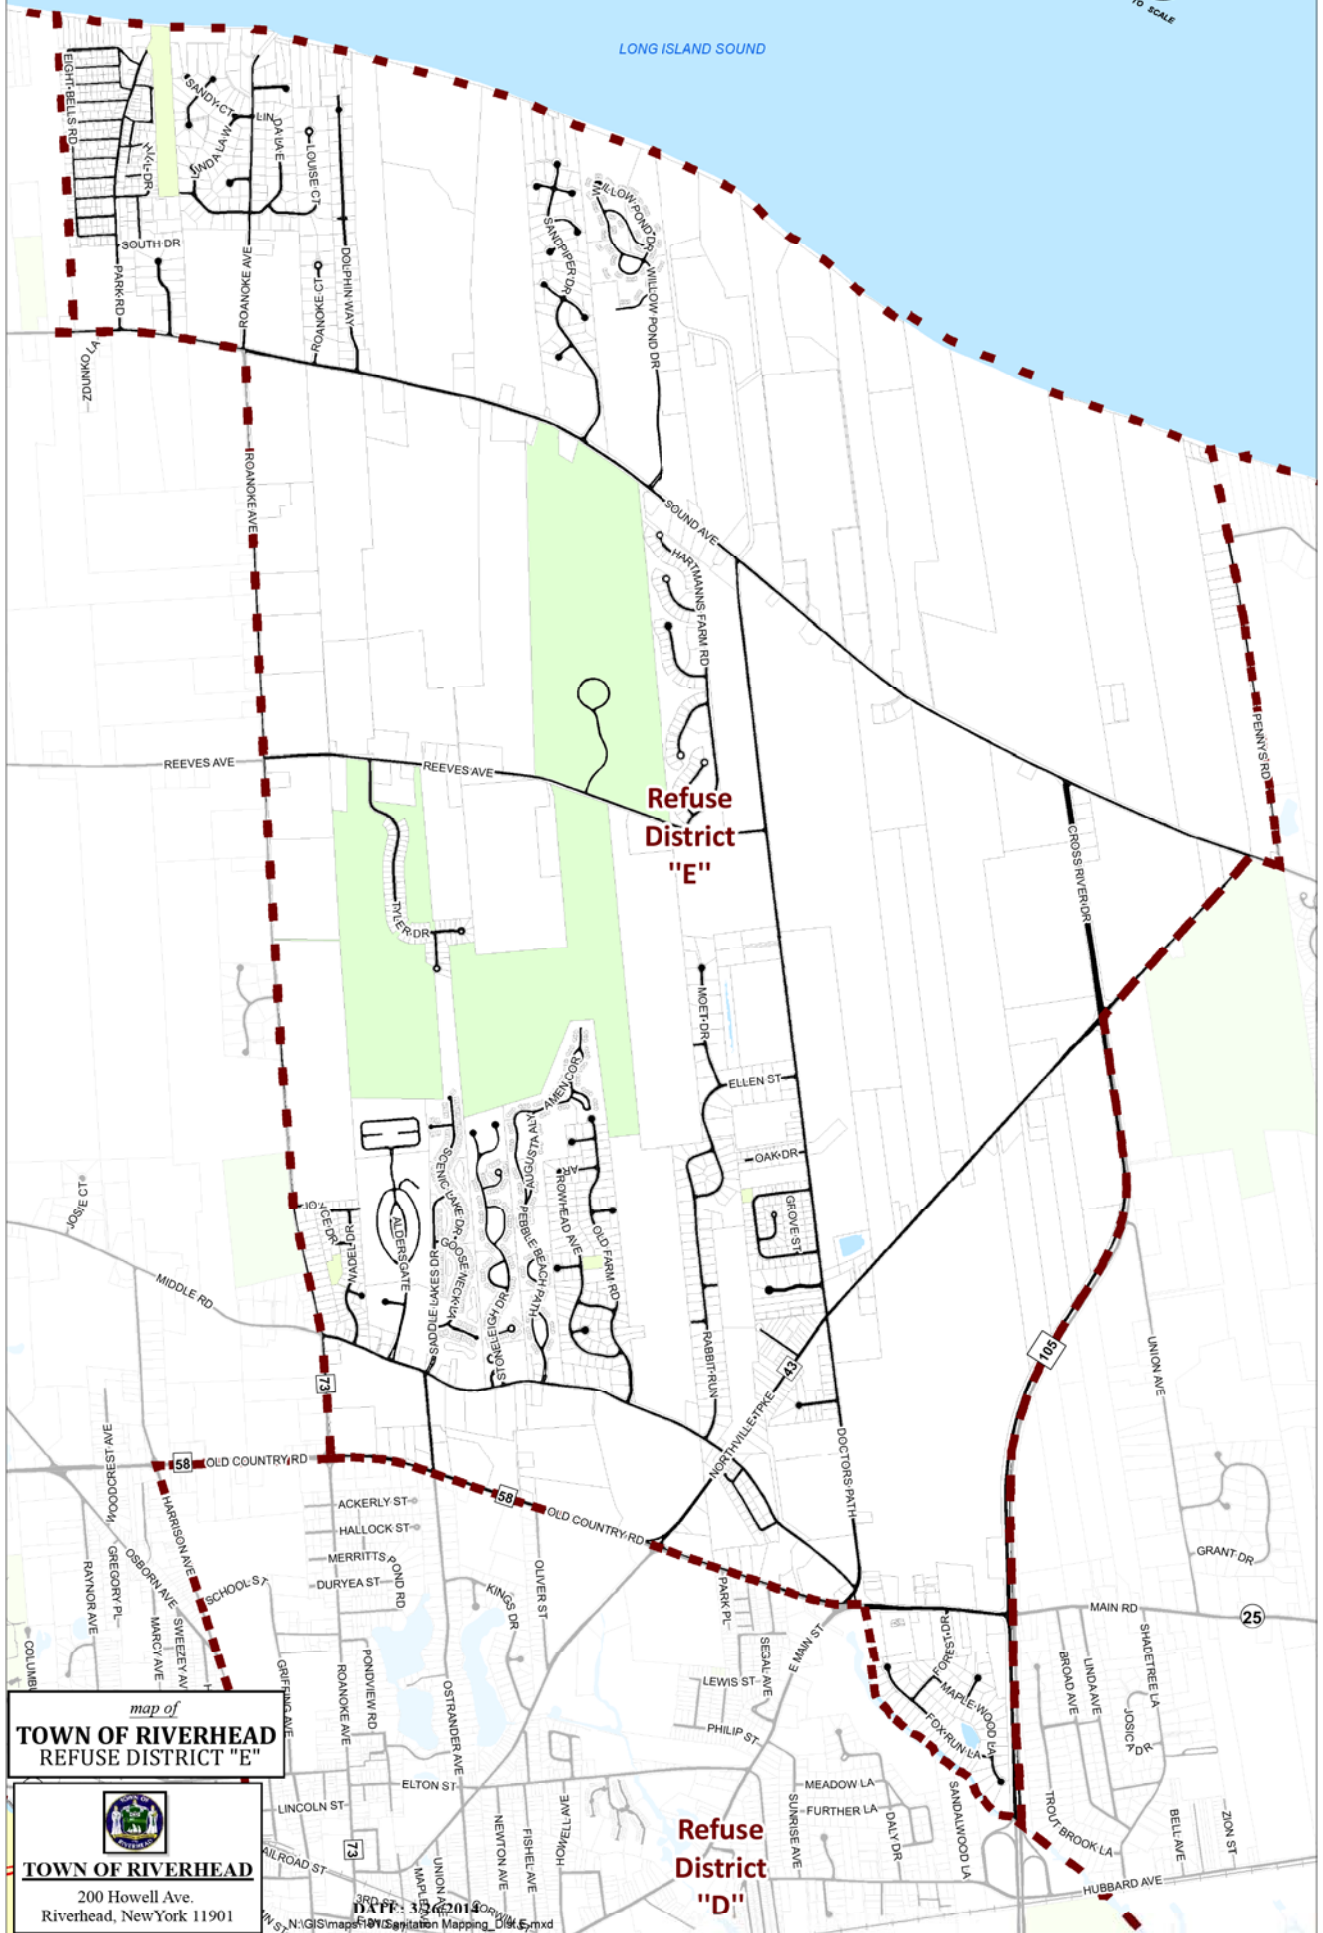

LONG ISLAND SOUND

Refuse District "E"

Refuse District "D"

map of
TOWN OF RIVERHEAD
REFUSE DISTRICT "E"

TOWN OF RIVERHEAD
200 Howell Ave.
Riverhead, New York 11901