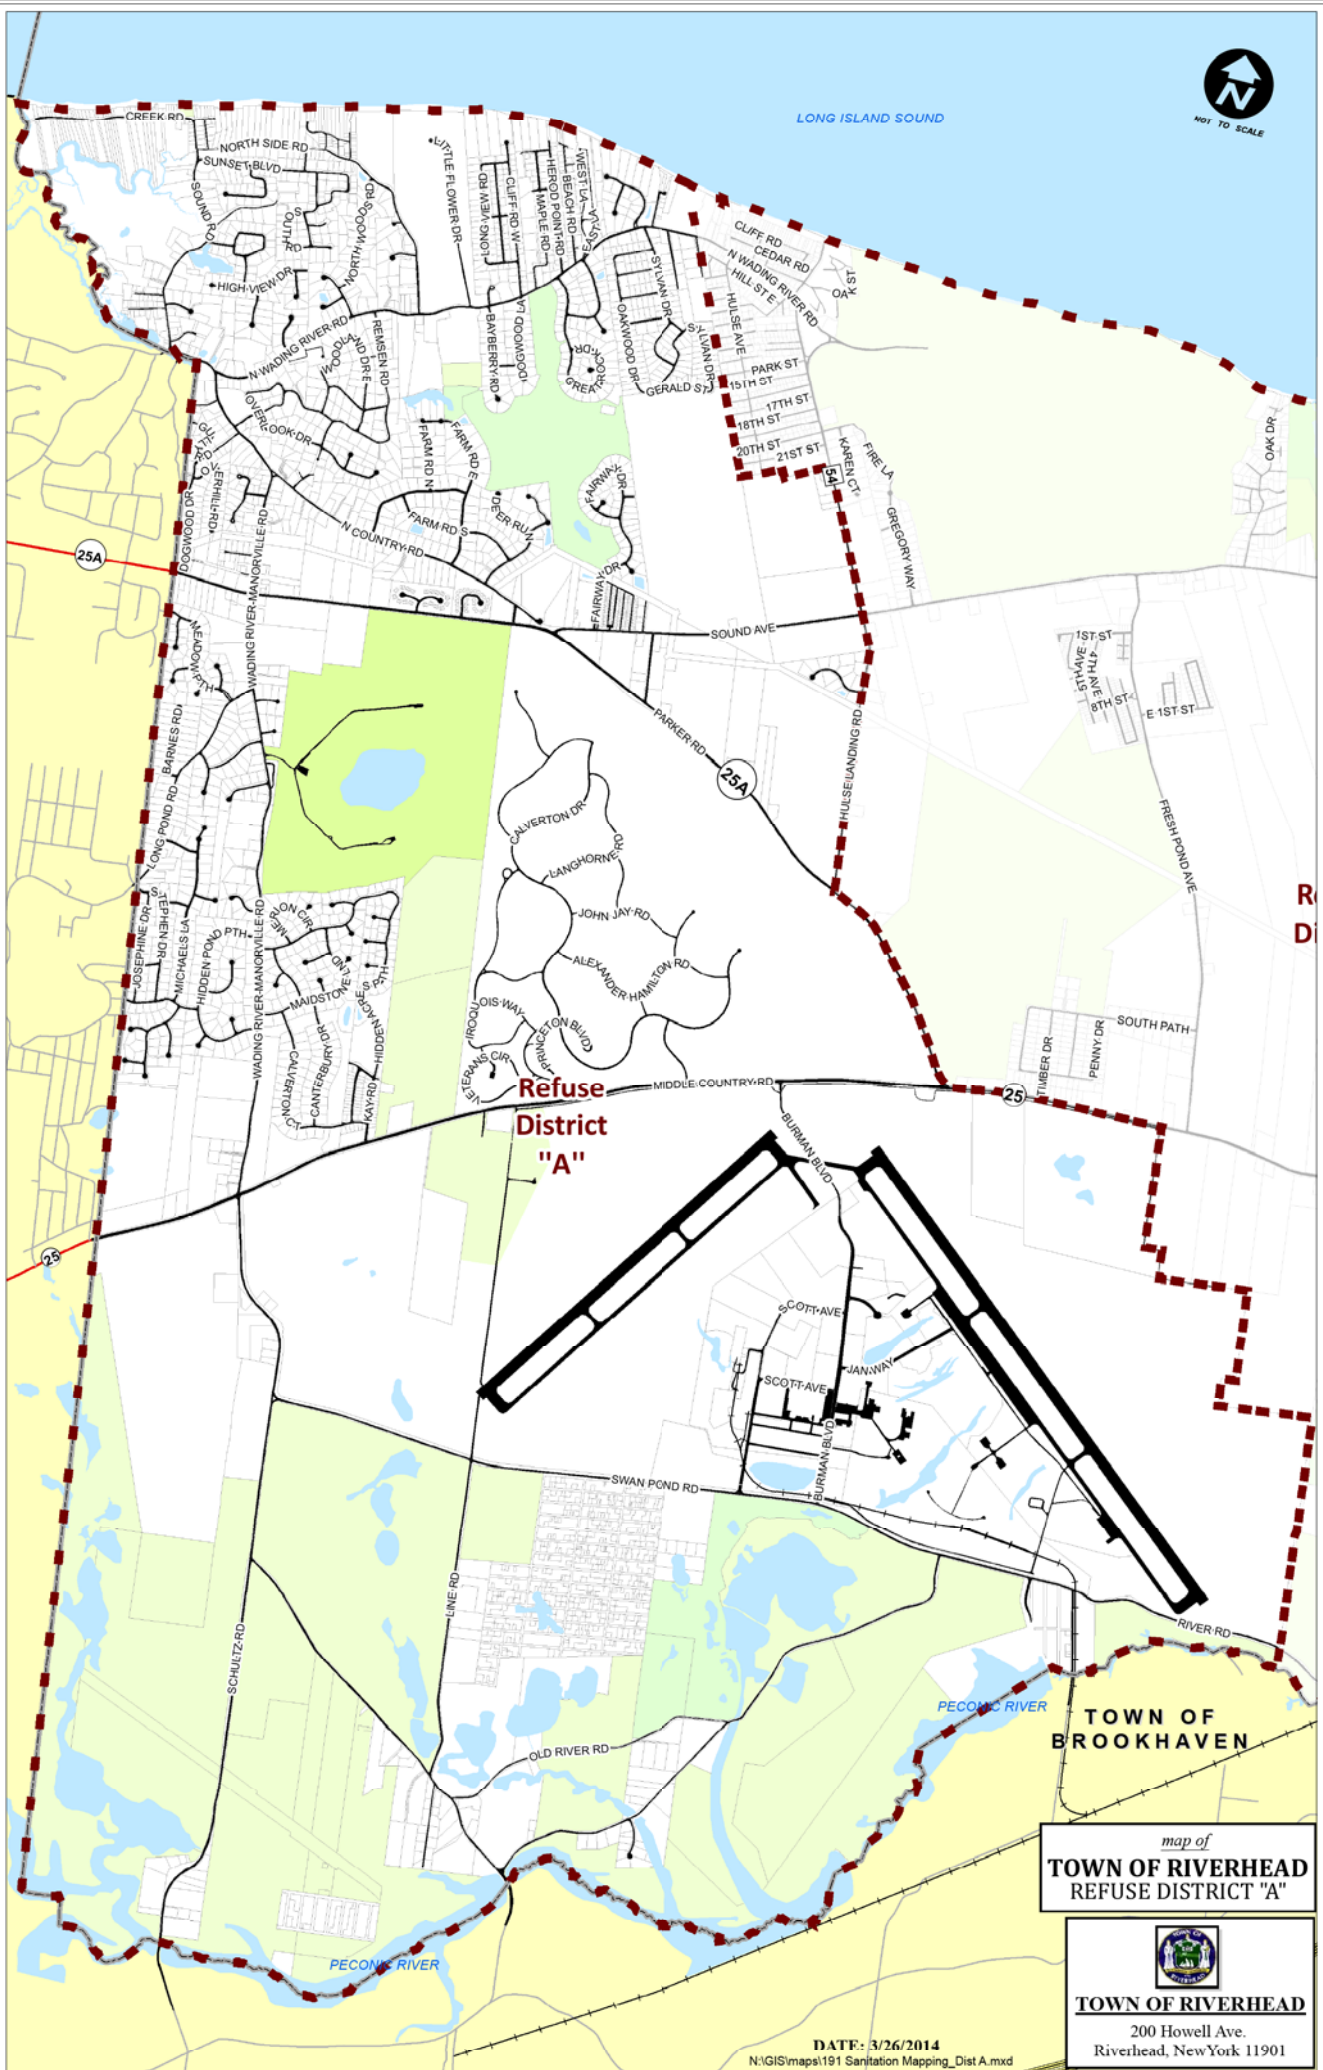

LONG ISLAND SOUND

**Refuse District "A"**

TOWN OF BROOKHAVEN

map of  
**TOWN OF RIVERHEAD**  
REFUSE DISTRICT "A"

**TOWN OF RIVERHEAD**

200 Howell Ave.  
Riverhead, New York 11901

DATE: 3/26/2014

N:\GIS\maps\191 Sanitation Mapping\_Dist A.mxd